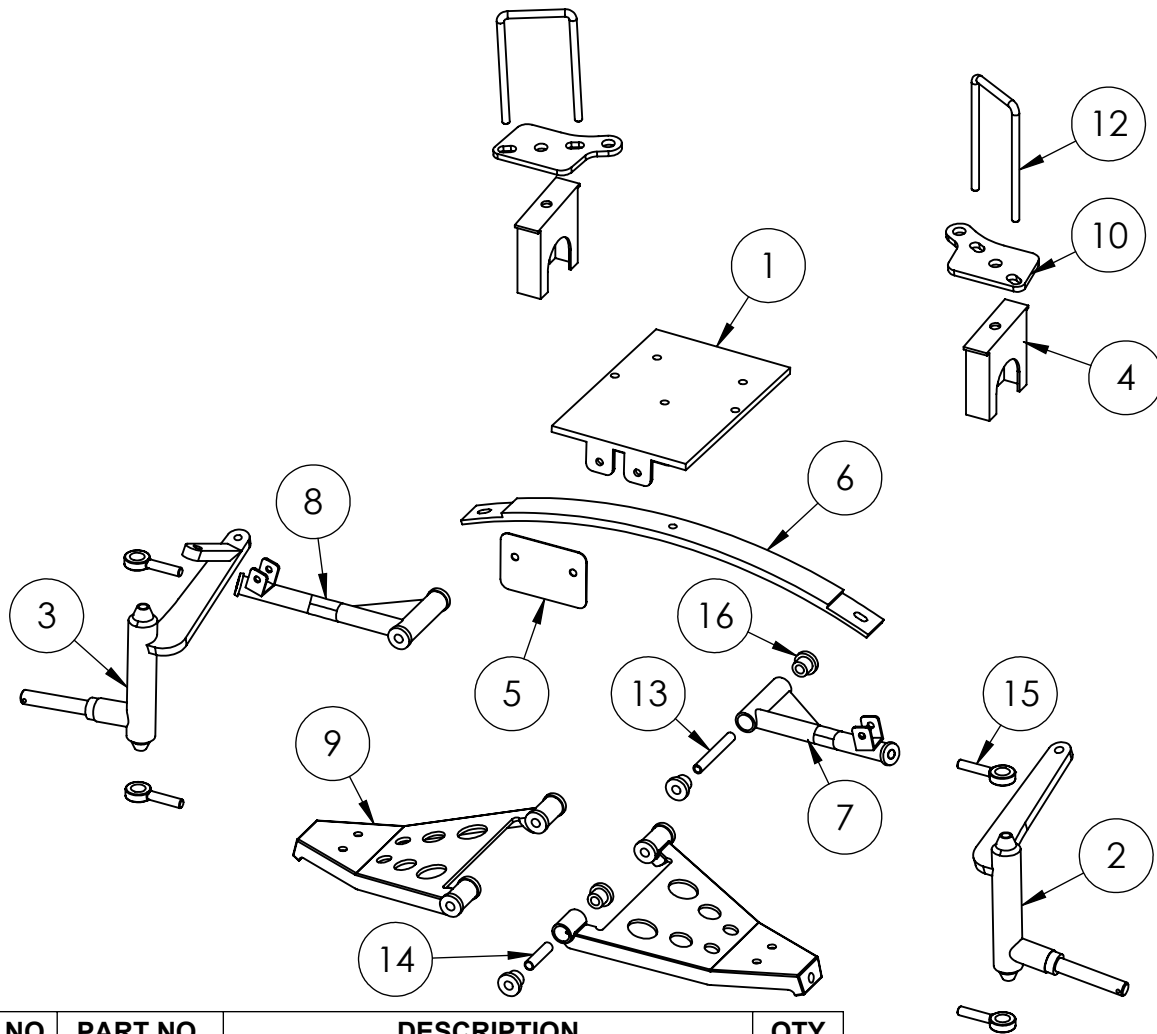

# 18141/18145 - GTW 6" A-ARM LIFT KIT FOR CLUB CAR DS (18141 - PLASTIC CAP SPINDLES / 18145 - STEEL CAP SPINDLES)

## WARRANTY PARTS EXPLODED VIEW DIAGRAM

ITEM NO.	PART NO.	DESCRIPTION	QTY
1	W16-2-30	DS Front Main Bracket	1
2	W16-2-35	DS Front Spindle (Driver) Plastic Caps	1
	W16-2-40	or DS Front Spindle (Driver) Steel Caps	1
3	W16-2-36	DS Front Spindle (Pass) Plastic Caps	1
	W16-2-41	or DS Front Spindle (Pass) Steel Caps	1
4	W16-2-38	DS Rear Lift Block	2
5	W16-2-31	DS GTW Logo Plate	1
6	W16-2-32	DS Front Leaf Spring	1
7	W16-2-33	DS Upper A-Arm (Driver)	1
8	W16-2-34	DS Upper A-Arm (Pass)	1
9	W16-2-37	DS Lower Control Arm	2
10	W16-1-39	PREC/DS Rear Suspension Bracket	2
11	W16-2-39	DS Hardware Pack (Not Shown)	1
12	W16-8-34	U-Bolt 106mm x 180mm	2
13	W16-8-39	95mm Bolt Sleeve	2
14	W16-8-36	55mm Bolt Sleeve	4
15	W16-8-33	Heim Joint	4
16	W16-8-30	A-Arm Bushing	12
17	W16-8-31	Front Spring Bolt Assy (Not Shown)	2
18	W16-8-32	M12x35 Hex Socket Cap Bolt (Not Shown)	4